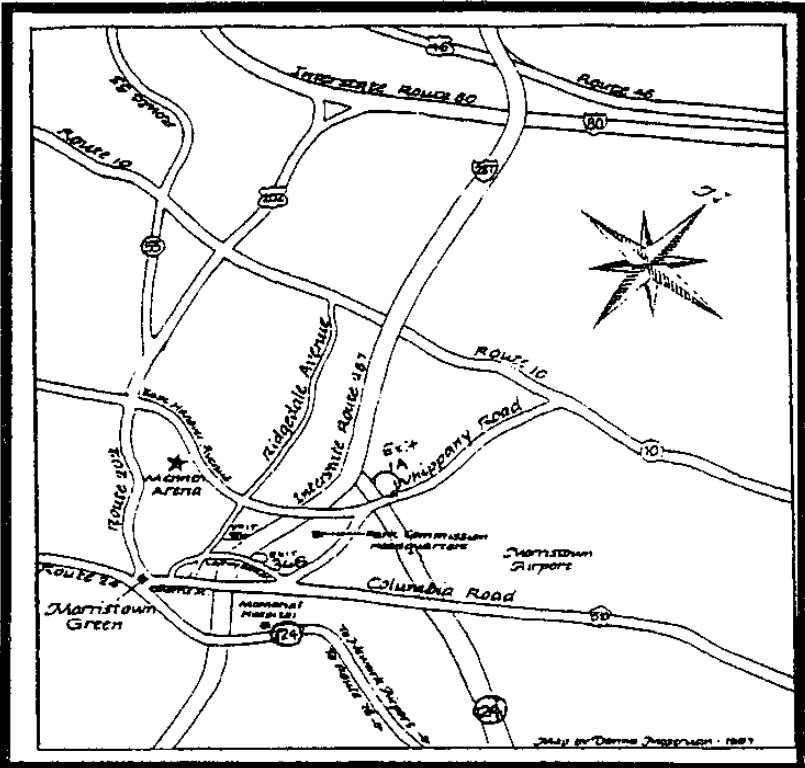

DIRECTIONS TO THE SHOW SITE

- A) From Route I-287 North** - Take Exit 36B to traffic light at Ridgedale Avenue. Turn right on Ridgedale. Proceed to second traffic light at East Hanover Avenue. Turn left and travel 1/2 mile to Arena.
- B) From Route I-287 South** - Take Exit 36 and bear right onto Ridgedale Avenue to first traffic light to East Hanover Avenue. Turn left on East Hanover Avenue and travel 1/2 mile to Arena.
- C) From Newark Airport** - Travel West to I-78 to NJ 24 West towards Morristown. On Route 24 West, take Exit 1A and bear right onto East Hanover Avenue. Proceed to 2 miles to Arena on left.
- D) From NJ Turnpike** - Exit 14 and follow signs to I-78 West. Follow as in (C) above.
- E) From the Garden State Parkway** - Exit 142 (if heading South) and take I-78 West. Follow as in (C) above. (If heading North, look for signs to I-78 West (it's after the exit for I-78 East to Newark Airport).
- F) From New York** - Take Lincoln Tunnel to New Jersey Turnpike South to Exit 14. Follow as in (C) above. Alternatively, take Holland Tunnel and follow NJ 1 and 9 South to I-78 West and follow as in (C) above. Alternatively, take George Washington Bridge to I-95 South (Turnpike South) and follow as in (D/C) above or to I-80 West to I-287 S and follow as in (B) above.